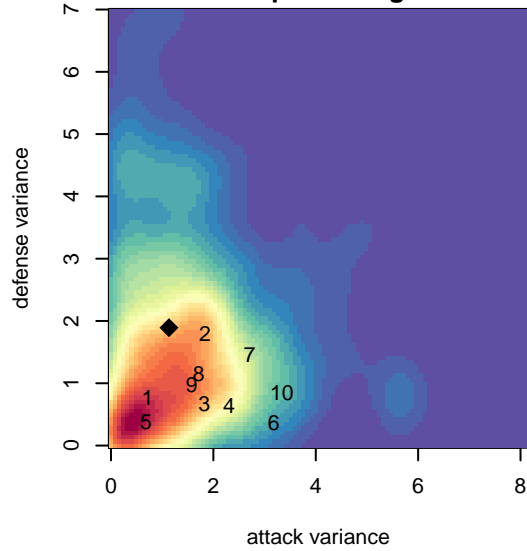

Nortac Sparta Red G02

FC Tacoma
 Tacoma, WA
 G02 total strength=1322
 attack=8.16 defense=4.56
 fall league = PSPL Super League 2 U15
 spr league = Win PSPL Classic 1 (02) U15

alt names used:
 Nortac Sparta G02 Red
 Nortac Sparta G02 Red
 NORTAC SPARTA G02 Red
 NORTAC SPARTA G02 Red

Venues played:
 2016 Seattle United Cup GU15 Silver
 2016 Labor Day Cup GU15
 2016 PSPL Super League 2 U15
 2016 Win PSPL Classic 1 (02) U15

Nortac Sparta Red G02
 Dots are actual minus expected GF (blue circles) and GA (red triangles).
 Blue line is smoothed change in attack strength. Red is smoothed change in defense strength.

**attack and defense variance (black dot)
relative to other teams
and top 10 in region**

**attack and defense rating
relative to others at age
and all opponents in last 13 months**

Performance relative to 13 month average