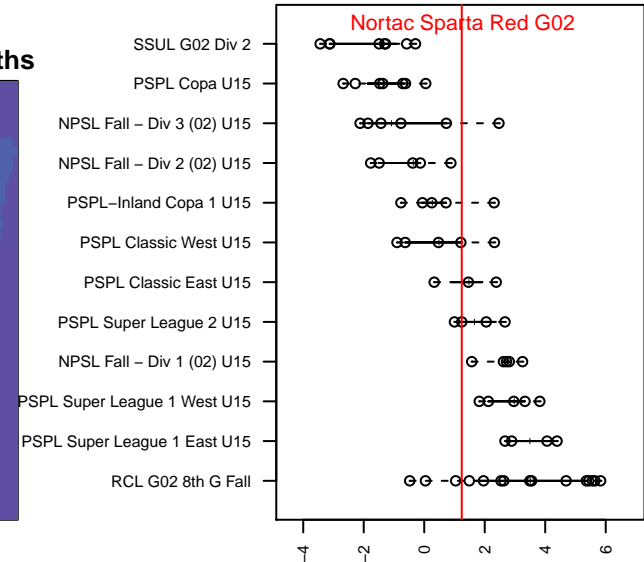

Nortac Sparta Red G02

FC Tacoma
 Tacoma, WA
 G02 total strength=1322
 attack=8.16 defense=4.56
 fall league = PSPL Super League 2 U15
 spr league = Win PSPL Classic 1 (02) U15

alt names used:
 Nortac Sparta G02 Red
 Nortac Sparta G02 Red
 NORTAC SPARTA G02 Red
 NORTAC SPARTA G02 Red

Venues played:
 2016 Seattle United Cup GU15 Silver
 2016 Labor Day Cup GU15
 2016 PSPL Super League 2 U15
 2016 Win PSPL Classic 1 (02) U15

Nortac Sparta Red G02
 Dots are actual minus expected GF (blue circles) and GA (red triangles).
 Blue line is smoothed change in attack strength. Red is smoothed change in defense strength.

**attack and defense variance (black dot)
relative to other teams
and top 10 in region**

**attack and defense rating
relative to others at age
and all opponents in last 13 months**

Performance relative to 13 month average